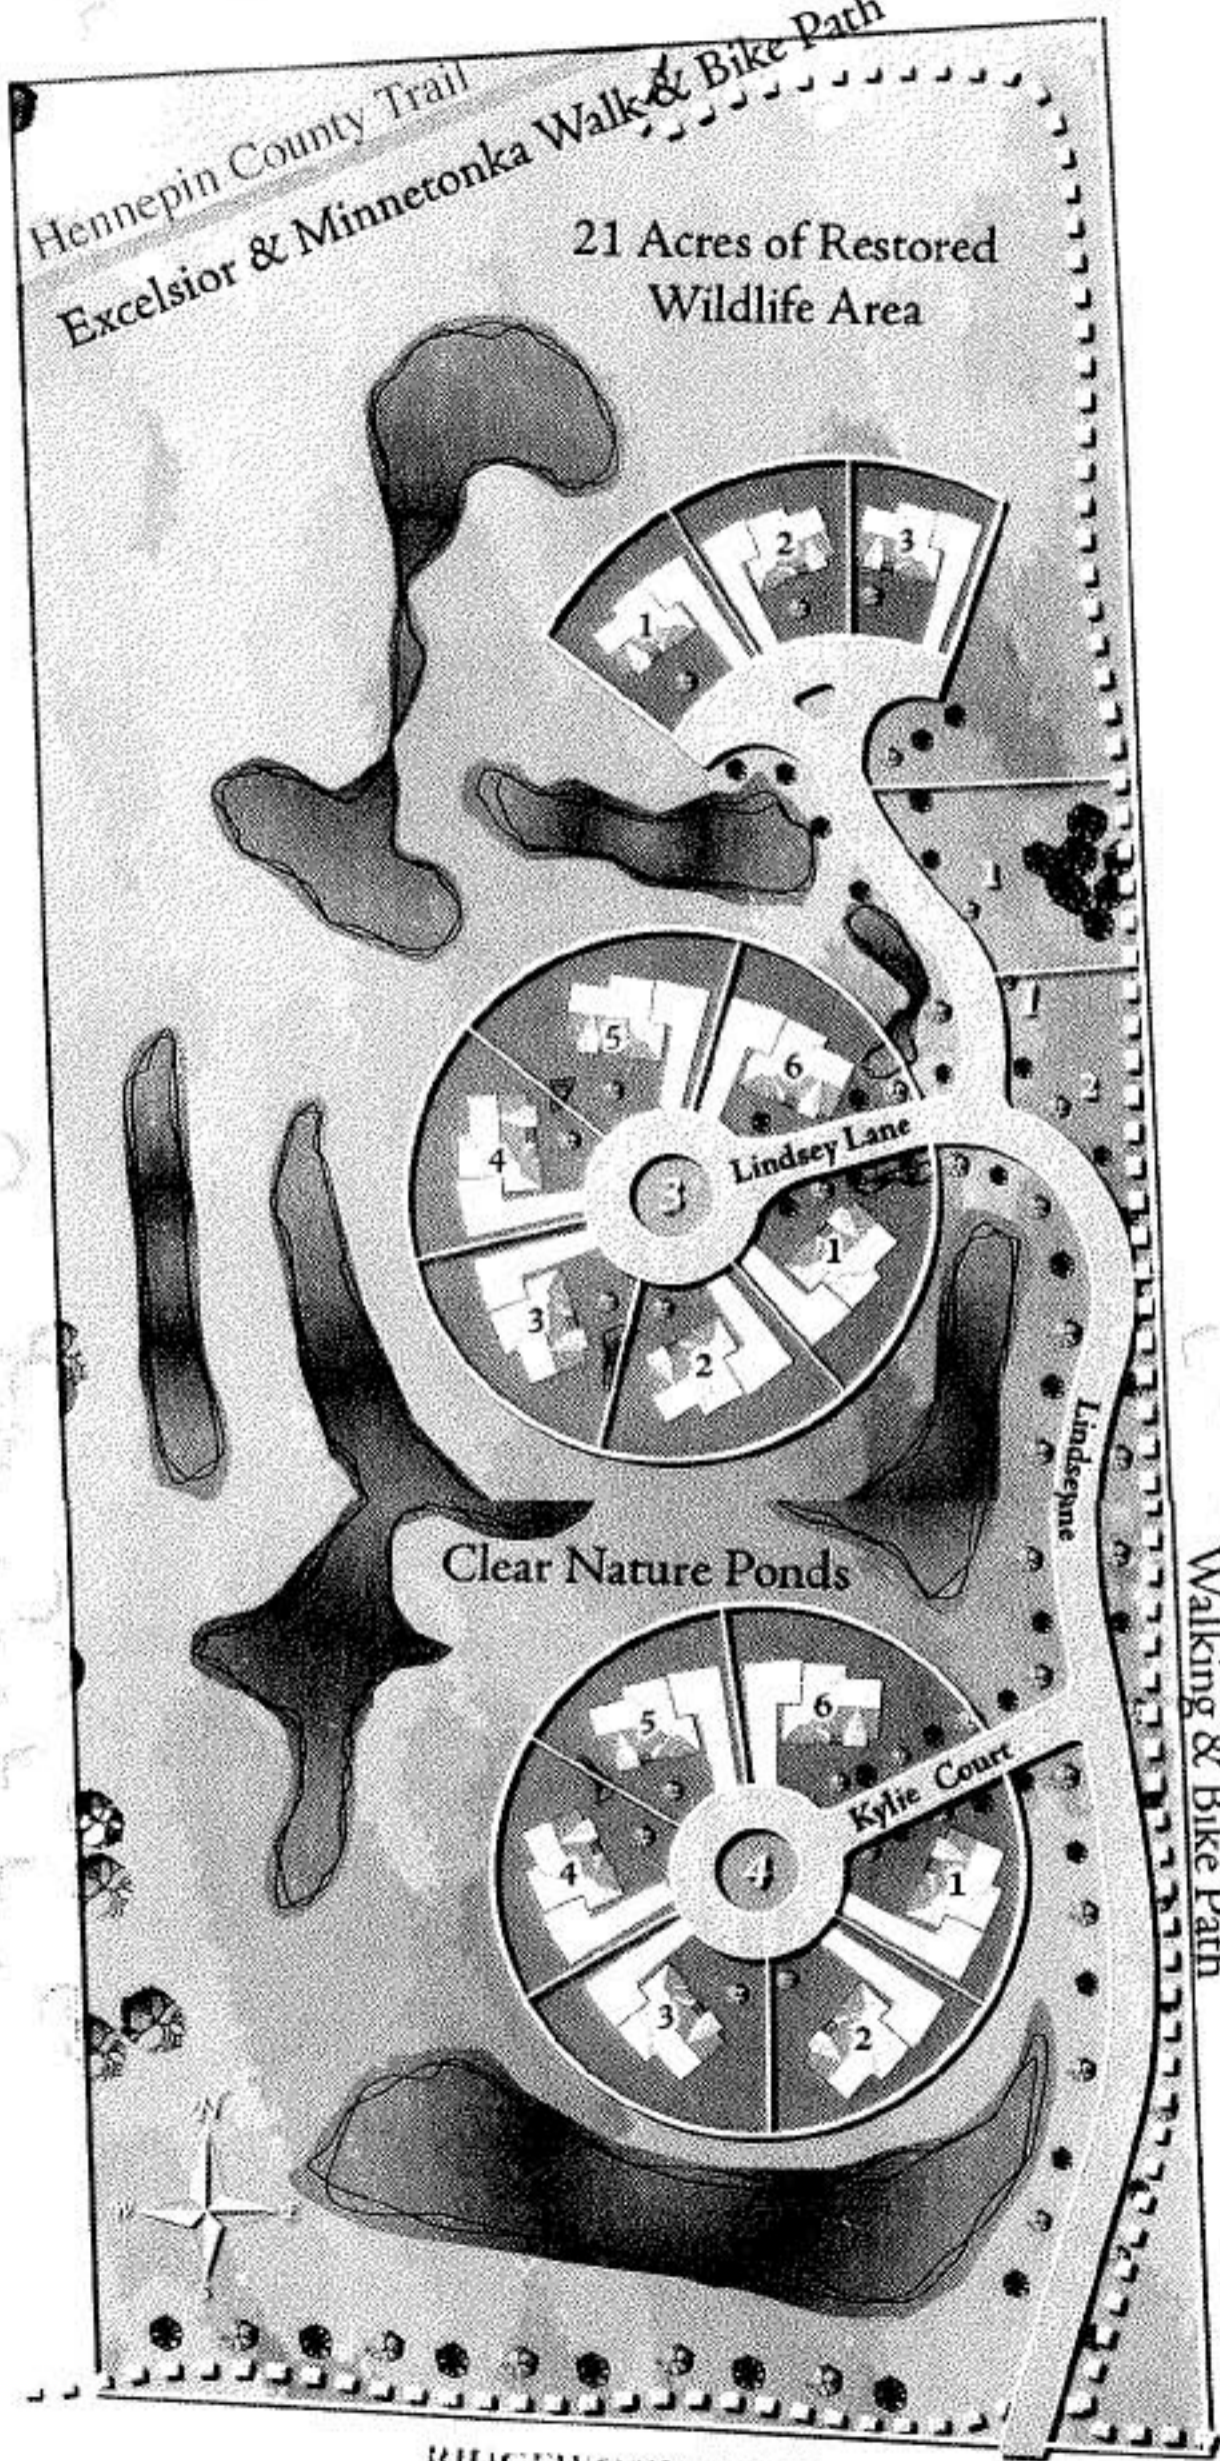

Hennepin County Trail
 Excelsior & Minnetonka Walk & Bike Path

21 Acres of Restored
 Wildlife Area

Clear Nature Ponds

Walking & Bike Path

RIDGEWOOD ROAD

MARSHES of MEADOW WOODS